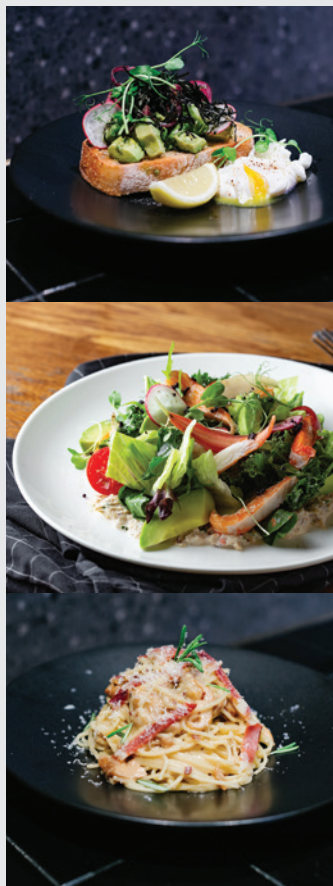

THE COFFEE ACADEMICS

SELF TAKEAWAY

$98

精選外賣自取

(Original Price : $108-$158)

BRUNCH

- ☐ Egg White with Grilled Chicken & Avo
  牛油果雞胸肉多士配炒蛋白
- ☐ Nori Avo Toast
  牛油果水煮蛋多士
- ☐ Forever Eggs Benedict
  經典火腿煮蛋英式鬆餅
- ☐ Crab and Avo Salad
  蟹肉牛油果沙律
- ☐ Portobello Caesar Salad
  大啡菇藜麥羽衣甘藍凱撒沙律

PASTA

- ☐ Wild Mushroom Spaghetti in Black Truffle Cream Sauce
  野生菌黑松露奶油醬意粉
- ☐ Chicken Bell Pepper Penne in Basil Tomato Sauce
  雞肉甜椒配羅勒茄醬長通粉

RISOTTO

- ☐ South African Bobotie Risotto
  南非牛肉燴飯
- ☐ Coconut Cauliflower "Non Risotto"
  椰漿椰菜花“不是飯”

The above is inclusive of a Classic Coffee (Black, White, Dirty)
套餐包含一杯經典熱咖啡（濃縮、黑、或牛奶咖啡）

1. Subject to availability, certain items may be replaced without prior notice;
2. The images are for reference only, and this offer cannot be used in conjunction with any other in-store or credit card promotions;
3. The Coffee Academics reserves the right of final decision in case of dispute.

AVAILABLE AT

CAUSEWAY BAY 38 Yiu Wa Street, Causeway Bay	Tel: 2156 0313
MORRISON HILL 225 Wan Chai Road, Wan Chai	Tel: 2515 0980
WAN CHAI 35-45 Johnston Road, Wan Chai	Tel: 2154 1180
TAIKOO PARK 28 TaiKoo Shing Road, Quarry Bay	Tel: 3618 4485
SAI YING PUN 1 Sai Yuen Lane, Artisan House	Tel: 3974 5070
HAPPY VALLEY 17 Yik Yam Street, The Unit	Tel: 2985 5799
K11 MUSEA Shop 327 L3, Tsing Sha Tsui	Tel: 2985 5799